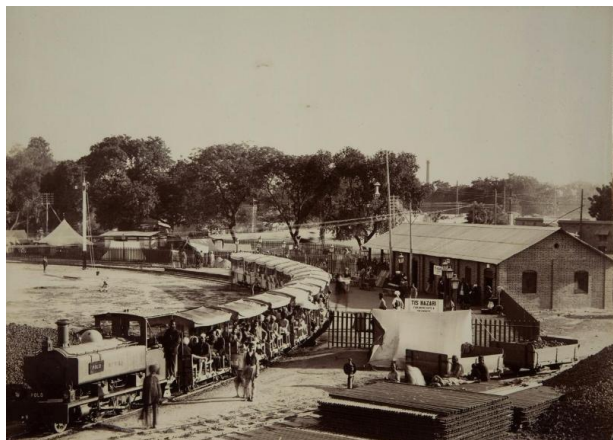

Basic Detail Report

2005.64.519

Darbar Railway (?)

Date

approx. 1875-1925

Materials

Gelatin silve print, printing-out process

Dimensions

H. 8 3/8 in x W. 11 1/2 in, H. 21 3 cm x W. 29.2 cm

Object number