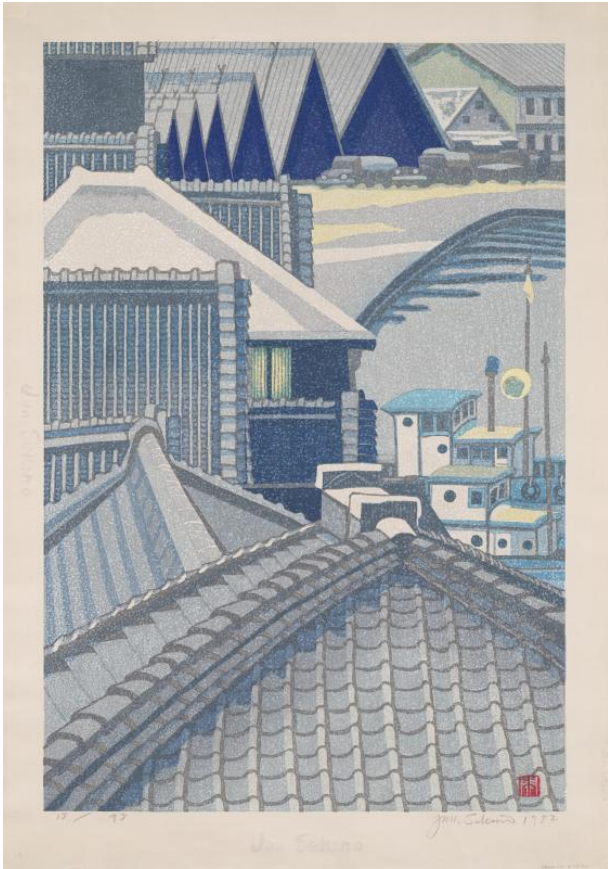

## Snow in Otaru

### Dimensions

Image: H. 32 in × W. 21 3/4 in (81.3 cm × 55.2 cm)

Overall: H. 36 1/2 in × W. 25 3/4 in (92.7 cm × 65.4 cm)