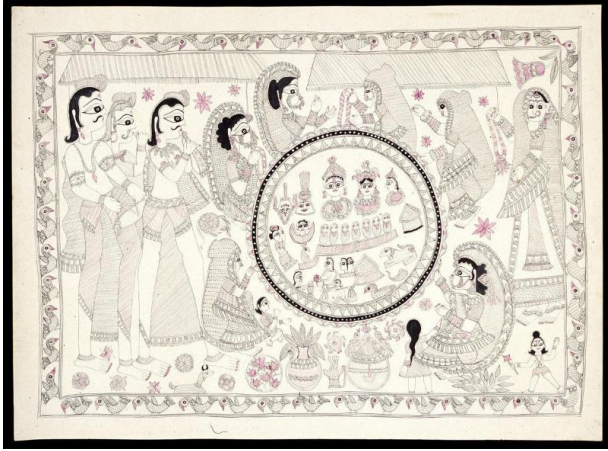

Basic Detail Report

Sama chakewa (local festival)

Date

1983

Primary Maker

Lalita Devi

Materials

Ink and colors on paper

Dimensions

H. 22 1/2 in x W. 30 in, H. 57.2 cm x W. 76.2 cm

Object number

1999.39.12