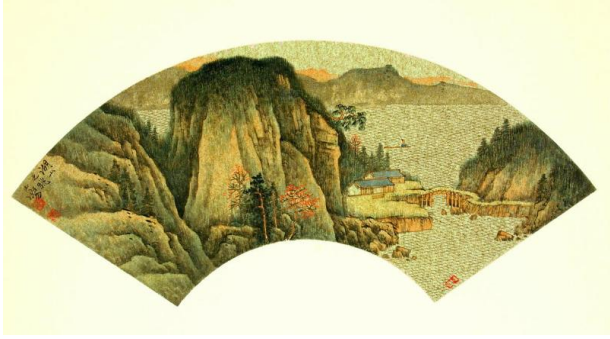

Basic Detail Report

Landscape of All Seasons, One of a Set of 8

Date

1997

Primary Maker

Song Yulin

Materials

Ink and colors on gold-flecked paper

Dimensions

H. 6 1/8 in x W. 19 1/8 in, H. 15.6 cm x W. 46.0 cm (image); H. 10 5/8 in x W. 19 1/8 in, H. 27.0 cm x W. 48.6 cm (overall)

Object number

2001.38.6