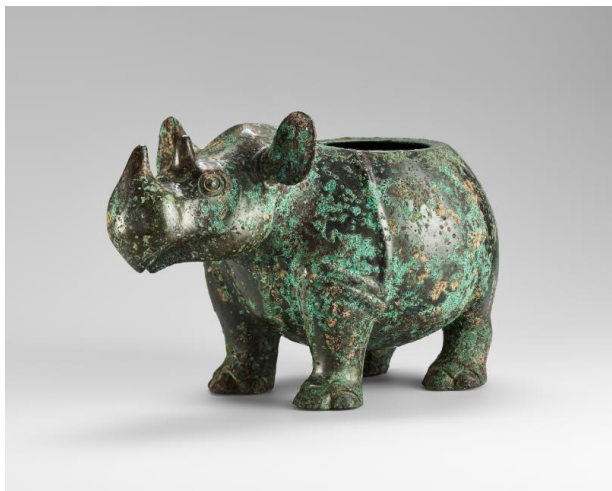

Basic Detail Report

B60B1+

Ritual vessel in the shape of a rhinoceros

Date

probably 1100-1050 BCE

Materials

Bronze

Dimensions

H. 9 in x W. 9 in x D. 14 1/2 in, H. 22.8 cm x W. 22.8 cm x
D. 32.8

Object number